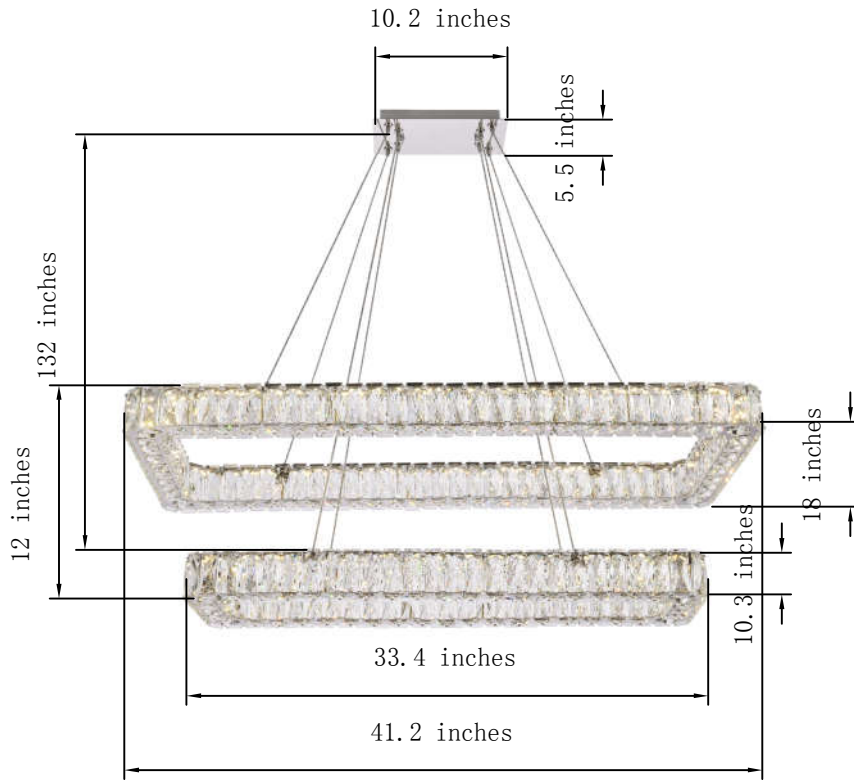

PRODUCT SPECIFICATION SHEET

MONROE COLLECTION

MONROE 1-Light Chrome Pendant Clear Crystal

Chrome
Item No:3504G42L2C

Satin Gold
Item No:3504G42L2G

Black
Item No:3504G42L2BK

Available Finishes

The Collection is composed of ,Pendants,
Bathroom Lamp and Flush Mounts

Dimensions

Canopy Size(in)	L10.2"W5.5"H1"
Chain/Rod Length	78.7"
Length	41.2
Width	18"
Height	12"
Maximum Height	80"

Specifications

Finish	3 Finishes
Material	Stainless Steel+Iron+Crystal
Crystal Color	Clear
Type	Pendant
Hanging Device	Steel Wire
Voltage	110-125V
Dimmable	YES
Warranty	1 Year Limited
Shipment Type	Small Parcel

Bulb / Socket

Socket Type	LED
Number of Lights	2
Wattage/Bulb	88W
Included	YES

Installation

Indoor/Outdoor	Indoor
Dry/Wet/Damp	Dry
Weight	42 LBS
Wire Length	132"
Safety Rating	ETL Listed
Color temperature	4000K/3000K
Lumen	7040 LM
CRI	85